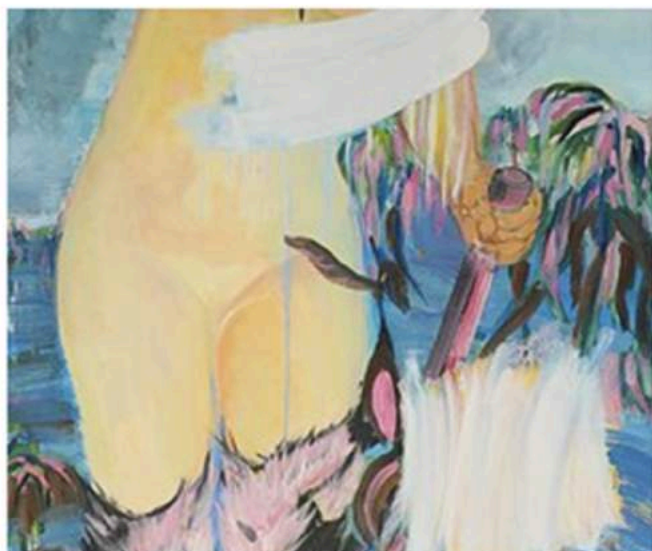

Marie Peter-Toltz: Mes Prédatrices

Slag

56 Bogart Street . (212) 967-9818

Opens: 04/28/17, Closes: 05/28/17

<http://www.slaggallery.com>

gallery, character studies that manage to simultaneously channel Cranach and Renoir.

Last chance today to see French, LA-based painter Marie Peter-Toltz's "prédatrices" (female predators) in this Bushwick